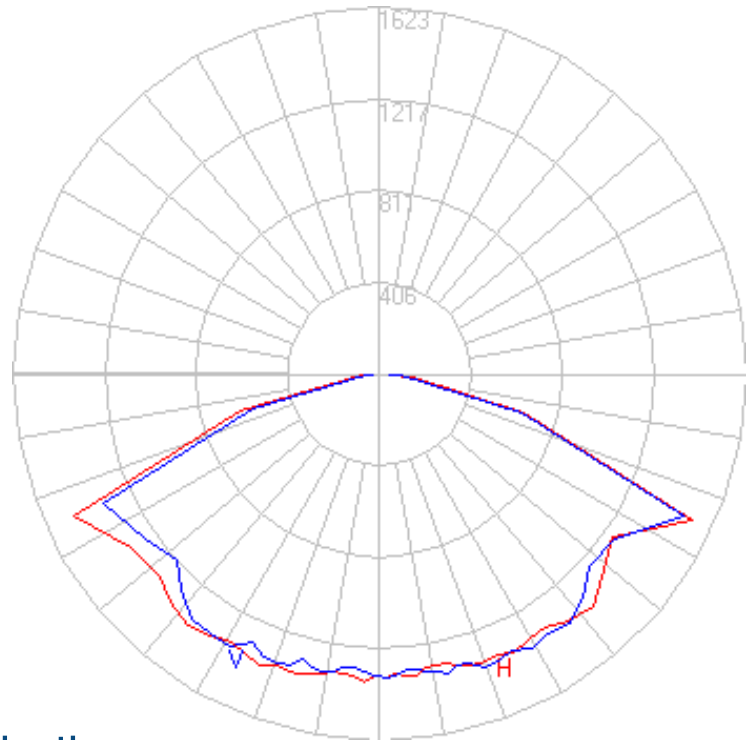

Energy Harness® LED Yard lights, also known as barn lights or security lights, are great replacements for traditional security lighting. They provide clean, bright light exactly where needed, do not require the use of ballasts, and are fitted with a twist-lock photocell for dusk-to-dawn applications. These lights can be mounted directly onto existing bull horns or wall mount brackets. With an easy installation and a dusk-to-dawn photocell, these lights are perfect for upgrading existing security lighting!

## Specifications

- Photocell included
- Aluminum finned housing
- Photocell rating: 120-277VAC
- 120° beam angle

## Accessories

Photocell

LED Yard Light	55W
EHC Part Number	EHF-YARD-5550K-277
Replacement	100-175W
Wattage	W
Lumens	7150lm
Efficacy	130lm/w
Size (L" x W" x H")	13" x 8" x 7.5"
Color (CCT)	5000K
Voltage (AC)	100-277VAC
Fixture Color	Grey