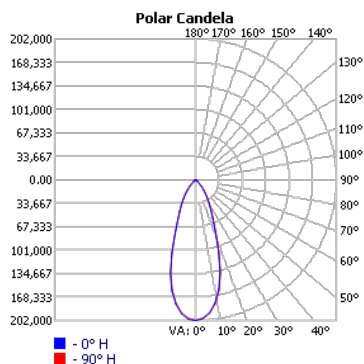

# Photometrics Data

Luminaire Data	
Part Number	EHF-SL2-80057K-480-GY-T-SP
Description	NEMA 2 Lens, 800W, 5700K Sport Light
Fixture Lumens (lm)	107,605lm
Wattage (W)	800W
Efficacy (lm/w)	134lm/w

Zone	Lumens	%Fixture
0-40	95409.8	88.7%
0-60	105993.2	97.7%
0-90	108521.5	100.0%
90-180	0.20	0.0%
0-180	108521.7	100.0%

Luminaire Data	
Part Number	EHF-SL3-80057K-480-GY-T-SP
Description	NEMA 3 Lens, 800W, 5700K Sport Light
Fixture Lumens (lm)	113,143lm
Wattage (W)	800W
Efficacy (lm/w)	141lm/w

Zone	Lumens	%Fixture
0-40	99981.6	88.0%
0-60	110695.7	97.4%
0-90	113612	100.0%
90-180	0.10	0.0%
0-180	113612.1	100.0%

Luminaire Data	
Part Number	EHF-SL4-80057K-480-GY-T-SP
Description	NEMA 4 Lens, 800W, 5700K Sport Light
Fixture Lumens (lm)	110,1708lm
Wattage (W)	800W
Efficacy (lm/w)	138lm/w

Zone	Lumens	%Fixture
0-40	100391.5	91%
0-60	108197.7	98%
0-90	110461.5	100.0%
90-180	1.20	0.0%
0-180	110462.7	100.0%

# Photometrics Data

Luminaire Data	
Part Number	EHF-SL5-80057K-480-GY-T-SP
Description	NEMA 5 Lens, 800W, 5700K Sport Light
Fixture Lumens (lm)	109,949lm
Wattage (W)	800W
Efficacy (lm/w)	137lm/w

Zone	Lumens	%Fixture
0-40	98588	89.5%
0-60	108024.3	98.0%
0-90	110204	100.0%
90-180	1.90	0.0%
0-180	110205.9	100.0%