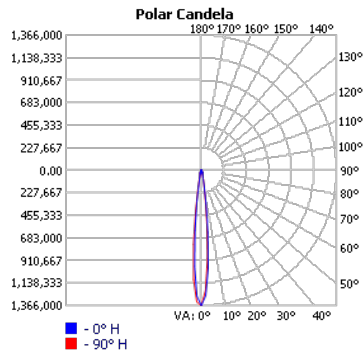

# Specifications

- Input Voltage: 277-480VAC
- Wattage: 800W
- Efficacy: 150lm/W
- CCT: 5700K
- CRI: 70+
- Optics: NEMA 2, 3, 4, 5, 6
- Operating Temperature: -40°F to 122°F
- Lifespan: 100,000 hours
- Fixture Housing: Die-cast Aluminum
- Dimmable: 0-10V dimming | network ready control
- IP Rating: IP65
- EPA Rating: 2.08
- Weight: 57.3 lbs
- Lumens: 112,000 lm
- Cable Length Driver Box to Fixture: (x2) 20M [65ft] cables

# Photometrics Data

Luminaire Data	
Part Number	EHF-SL2-80057K-480-GY-T-SP
Description	NEMA 2 Lens, 800W, 5700K Sport Light
Fixture Lumens (lm)	107,605lm
Wattage (W)	800W
Efficacy (lm/w)	134lm/w

Zone	Lumens	%Fixture
0-40	95409.8	88.7%
0-60	105993.2	97.7%
0-90	108521.5	100.0%
90-180	0.20	0.0%
0-180	108521.7	100.0%

Luminaire Data	
Part Number	EHF-SL3-80057K-480-GY-T-SP
Description	NEMA 3 Lens, 800W, 5700K Sport Light
Fixture Lumens (lm)	113,143lm
Wattage (W)	800W
Efficacy (lm/w)	141lm/w

Zone	Lumens	%Fixture
0-40	99981.6	88.0%
0-60	110695.7	97.4%
0-90	113612	100.0%
90-180	0.10	0.0%
0-180	113612.1	100.0%