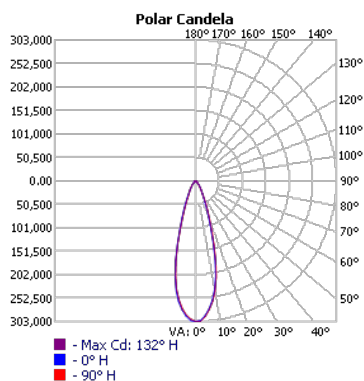

# Specifications

- Input Voltage: 277-480VAC
- Wattage: 800W
- Efficacy: 150lm/W
- CCT: 5700K
- CRI: 70+
- Optics: NEMA 2, 3, 4, 5, 6
- Operating Temperature: -40°F to 122°F
- Lifespan: 100,000 hours
- Fixture Housing: Die-cast Aluminum
- Dimmable: 0-10V dimming | network ready control
- IP Rating: IP65
- EPA Rating: 2.08
- Weight: 57.3 lbs
- Lumens: 112,000 lm
- Cable Length Driver Box to Fixture: (x2) 20M [65ft] cables

# Photometrics Data

Luminaire Data	
Part Number	EHF-SL2-80057K-480-GY-T-SP
Description	NEMA 2 Lens, 800W, 5700K Sport Light
Fixture Lumens (lm)	107,605lm
Wattage (W)	800W
Efficacy (lm/w)	134lm/w

Zone	Lumens	%Fixture
0-40	95409.8	88.7%
0-60	105993.2	97.7%
0-90	108521.5	100.0%
90-180	0.20	0.0%
0-180	108521.7	100.0%

Luminaire Data	
Part Number	EHF-SL3-80057K-480-GY-T-SP
Description	NEMA 3 Lens, 800W, 5700K Sport Light
Fixture Lumens (lm)	113,143lm
Wattage (W)	800W
Efficacy (lm/w)	141lm/w

Zone	Lumens	%Fixture
0-40	99981.6	88.0%
0-60	110695.7	97.4%
0-90	113612	100.0%
90-180	0.10	0.0%
0-180	113612.1	100.0%

Luminaire Data	
Part Number	EHF-SL4-80057K-480-GY-T-SP
Description	NEMA 4 Lens, 800W, 5700K Sport Light
Fixture Lumens (lm)	110,1708lm
Wattage (W)	800W
Efficacy (lm/w)	138lm/w

Zone	Lumens	%Fixture
0-40	100391.5	91%
0-60	108197.7	98%
0-90	110461.5	100.0%
90-180	1.20	0.0%
0-180	110462.7	100.0%