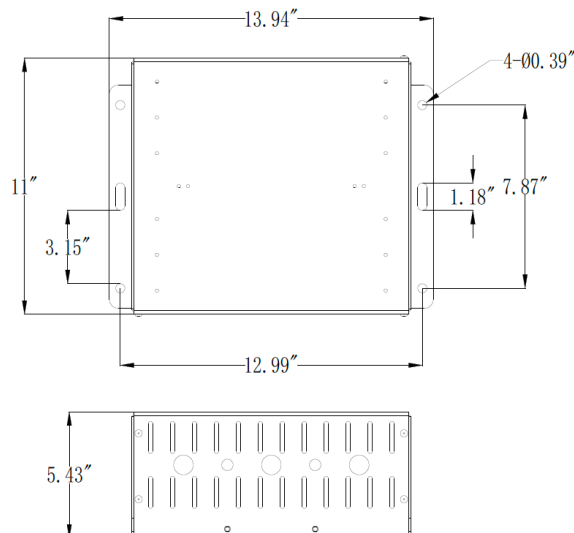

Remote Driver Box