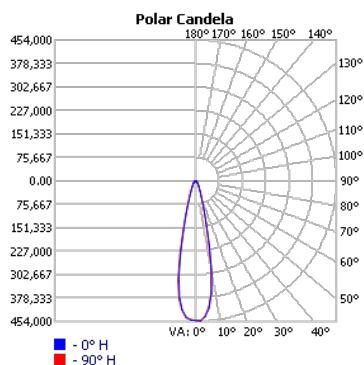

# Specifications

- Input Voltage: 277-480VAC
- Wattage: 800W
- Efficacy: 150lm/W
- CCT: 5700K
- CRI: 70+
- Optics: NEMA 2, 3, 4, 5, 6
- Operating Temperature: -40°F to 122°F
- Lifespan: 100,000 hours
- Fixture Housing: Die-cast Aluminum
- Dimmable: 0-10V dimming | network ready control
- IP Rating: IP65
- EPA Rating: 2.08
- Weight: 57.3 lbs
- Lumens: 112,000 lm
- Cable Length Driver Box to Fixture: (x2) 20M [65ft] cables

# Photometrics Data

Luminaire Data	
Part Number	EHF-SL2-80057K-480-GY-T-SP
Description	NEMA 2 Lens, 800W, 5700K Sport Light
Fixture Lumens (lm)	107,605lm
Wattage (W)	800W
Efficacy (lm/w)	134lm/w

Zone	Lumens	%Fixture
0-40	95409.8	88.7%
0-60	105993.2	97.7%
0-90	108521.5	100.0%
90-180	0.20	0.0%
0-180	108521.7	100.0%

Luminaire Data	
Part Number	EHF-SL3-80057K-480-GY-T-SP
Description	NEMA 3 Lens, 800W, 5700K Sport Light
Fixture Lumens (lm)	113,143lm
Wattage (W)	800W
Efficacy (lm/w)	141lm/w

Zone	Lumens	%Fixture
0-40	99981.6	88.0%
0-60	110695.7	97.4%
0-90	113612	100.0%
90-180	0.10	0.0%
0-180	113612.1	100.0%