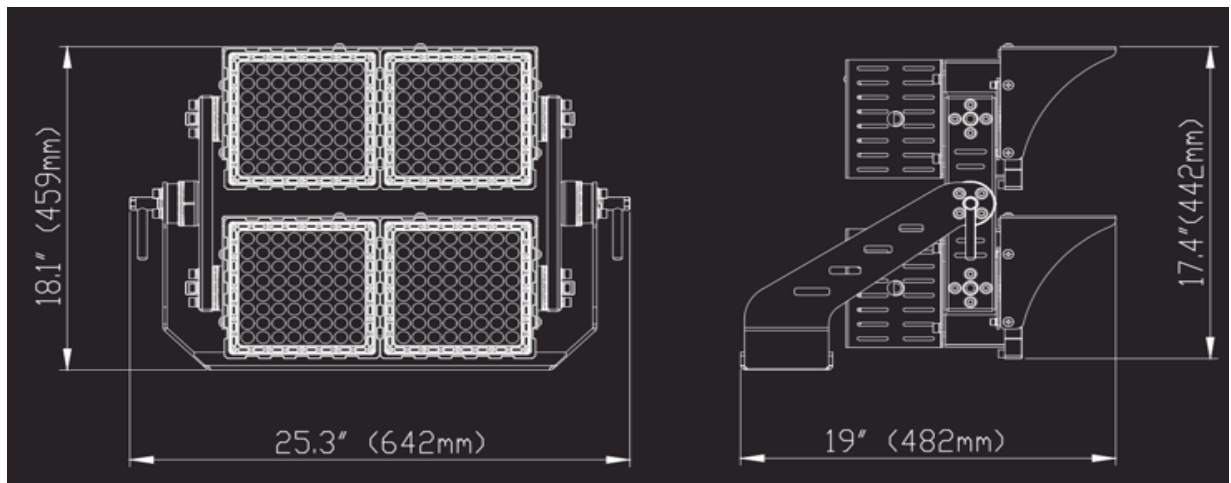

Specifications

- Input Voltage: 277-480VAC
- Wattage: 800W
- Efficacy: 150lm/W
- CCT: 5700K
- CRI: 70+
- Optics: NEMA 2, 3, 4, 5, 6
- Operating Temperature: -40°F to 122°F
- Lifespan: 100,000 hours
- Fixture Housing: Die-cast Aluminum
- Dimmable: 0-10V dimming | network ready control
- IP Rating: IP65
- EPA Rating: 2.08
- Weight: 57.3 lbs
- Lumens: 112,000 lm
- Cable Length Driver Box to Fixture: (x2) 20M [65ft] cables

Product Dimensions

800W Fixtures