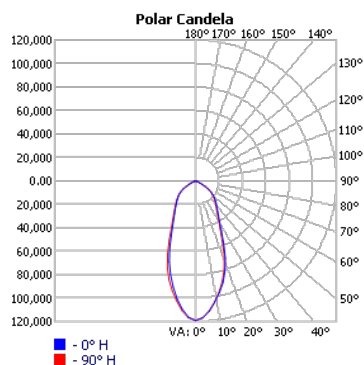

Zone	Lumens	%Fixture
0-40	78460.1	68.0%
0-60	109086.1	94.6%
0-90	115335	100.0%
90-180	1.30	0.0%
0-180	115336.3	100.0%