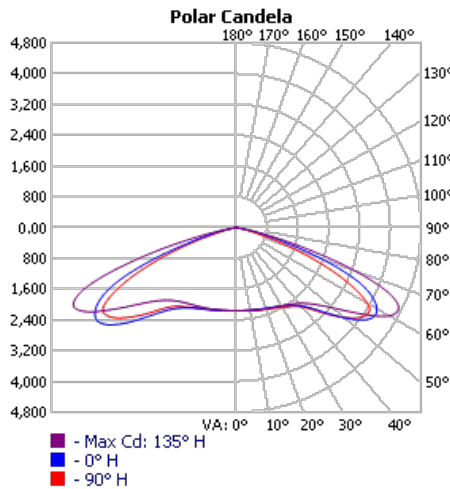

Zone	Lumens	%Fixture
0-40	3449.2	24.1%
0-60	9341.5	65.2%
0-90	14317.3	100%
90-180	0	0%
0-180	14317.3	100.0%