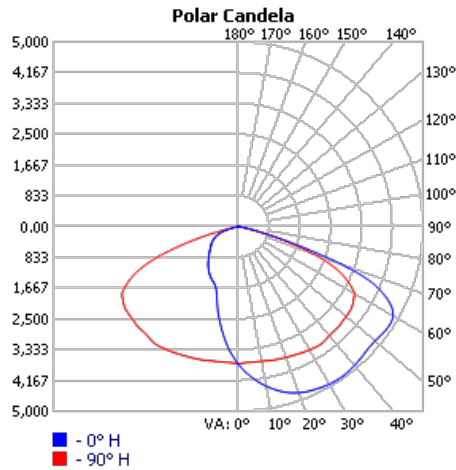

Photometrics Data

Luminaire Data	
Part Number	EHF-POST-4-12030K-277-PC
Description	Type IV distribution, 3000K
Fixture Lumens (lm)	13800lm
Wattage (W)	120W
Efficacy (lm/w)	115 lm/w

Zone	Lumens	%Fixture
0-40	5046	36%
0-60	10183	72.6%
0-90	14026.2	100%
90-180	0.6	0.0%
0-180	14026.7	100.0%

Luminaire Data	
Part Number	EHF-POST-5-12030K-277-PC
Description	Type V distribution, 3000K
Fixture Lumens (lm)	13800lm
Wattage (W)	120W
Efficacy (lm/w)	115 lm/w