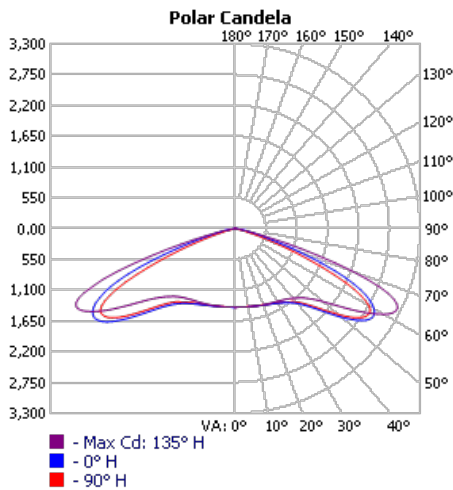

Part #: EHW-SY-PHOTO-CONTROL-277

SEE EXTERIOR CONTROLS ORDERING GUIDE FOR MORE INFO

Wireless Controls

Part #: EHW-SY-PHOTO-CONTROL-480

SEE EXTERIOR CONTROLS ORDERING GUIDE FOR MORE INFO

Specifications

- Input Voltage: 120-277VAC | 277-480VAC
- Wattage: 75W | 120W
- Efficacy: 122lm/W (at 75W) | 115lm/W (at 120W)
- CCT: 3000K | 5700K
- CRI > 70
- Power Factor > 0.98
- Total Harmonic Distortion: < 20%
- Distribution: Type IV | Type V (Standard)
- Operating Ambient Temperature: -40°F to 122°F
- Lifespan: > 52,000 hours
- Fixture Material: Die-cast aluminum housing
- Lensing: Polycarbonate
- LED: Lumileds 3030
- Dimmable: 1-10V
- IP Rating: IP66 Rated
- Beam Angle: Type IV (83° x 142°) | Type V (143° x 146°)
- EPA: 0.6
- Mounting: 2-3/8" tenon

Product Dimensions

| A | B | C | D | E | F |
|--------|-------|--------|--------|-------|-------|
| 18.11" | 3.15" | 18.44" | 20.86" | 3.08" | 2.99" |

Photometrics Data

| Luminaire Data | |
|---------------------|-----------------------------|
| Part Number | EHF-POST-4-7530K-277-PC |
| Description | Type IV distribution, 3000K |
| Fixture Lumens (lm) | 9150lm |
| Wattage (W) | 75W |
| Efficacy (lm/w) | 122 lm/w |

| Zone | Lumens | %Fixture |
|--------|--------|----------|
| 0-40 | 3404.7 | 37.5% |
| 0-60 | 6778.2 | 74.6% |
| 0-90 | 9084.4 | 100% |
| 90-180 | 0 | 0% |
| 0-180 | 9084.4 | 100.0% |

| Luminaire Data | |
|---------------------|----------------------------|
| Part Number | EHF-POST-5-7530K-277-PC |
| Description | Type V distribution, 3000K |
| Fixture Lumens (lm) | 9150lm |
| Wattage (W) | 75W |
| Efficacy (lm/w) | 122 lm/w |