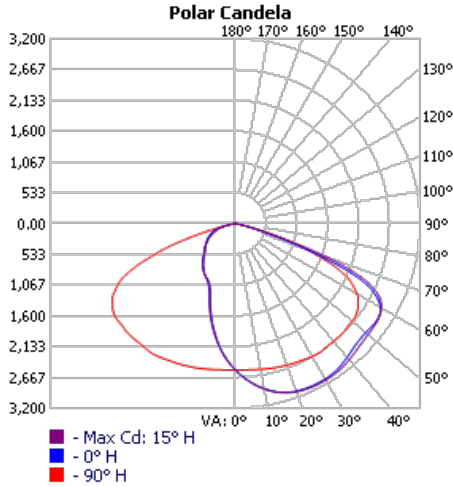

Part #: EHW-SY-PHOTO-CONTROL-277

SEE EXTERIOR CONTROLS ORDERING GUIDE FOR MORE INFO

Wireless Controls

Part #: EHW-SY-PHOTO-CONTROL-480

SEE EXTERIOR CONTROLS ORDERING GUIDE FOR MORE INFO

Specifications

- Input Voltage: 120-277VAC | 277-480VAC
- Wattage: 75W | 120W
- Efficacy: 122lm/W (at 75W) | 115lm/W (at 120W)
- CCT: 3000K | 5700K
- CRI > 70
- Power Factor > 0.98
- Total Harmonic Distortion: < 20%
- Distribution: Type IV | Type V (Standard)
- Operating Ambient Temperature: -40°F to 122°F
- Lifespan: > 52,000 hours
- Fixture Material: Die-cast aluminum housing
- Lensing: Polycarbonate
- LED: Lumileds 3030
- Dimmable: 1-10V
- IP Rating: IP66 Rated
- Beam Angle: Type IV (83° x 142°) | Type V (143° x 146°)
- EPA: 0.6
- Mounting: 2-3/8" tenon

Product Dimensions

| A | B | C | D | E | F |
|--------|-------|--------|--------|-------|-------|
| 18.11" | 3.15" | 18.44" | 20.86" | 3.08" | 2.99" |

Photometrics Data

| Luminaire Data | |
|---------------------|-----------------------------|
| Part Number | EHF-POST-4-7530K-277-PC |
| Description | Type IV distribution, 3000K |
| Fixture Lumens (lm) | 9150lm |
| Wattage (W) | 75W |
| Efficacy (lm/w) | 122 lm/w |

| Zone | Lumens | %Fixture |
|--------|--------|----------|
| 0-40 | 3404.7 | 37.5% |
| 0-60 | 6778.2 | 74.6% |
| 0-90 | 9084.4 | 100% |
| 90-180 | 0 | 0% |
| 0-180 | 9084.4 | 100.0% |

| Luminaire Data | |
|---------------------|----------------------------|
| Part Number | EHF-POST-5-7530K-277-PC |
| Description | Type V distribution, 3000K |
| Fixture Lumens (lm) | 9150lm |
| Wattage (W) | 75W |
| Efficacy (lm/w) | 122 lm/w |