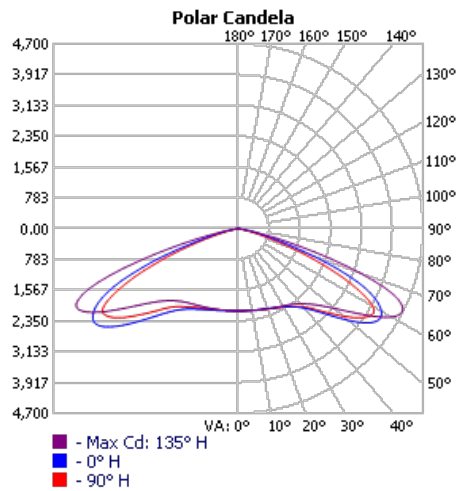

Zone	Lumens	%Fixture
0-40	3343.3	24%
0-60	9088.4	65.2%
0-90	13941	100.0%
90-180	0	0.0%
0-180	13941	100.0%