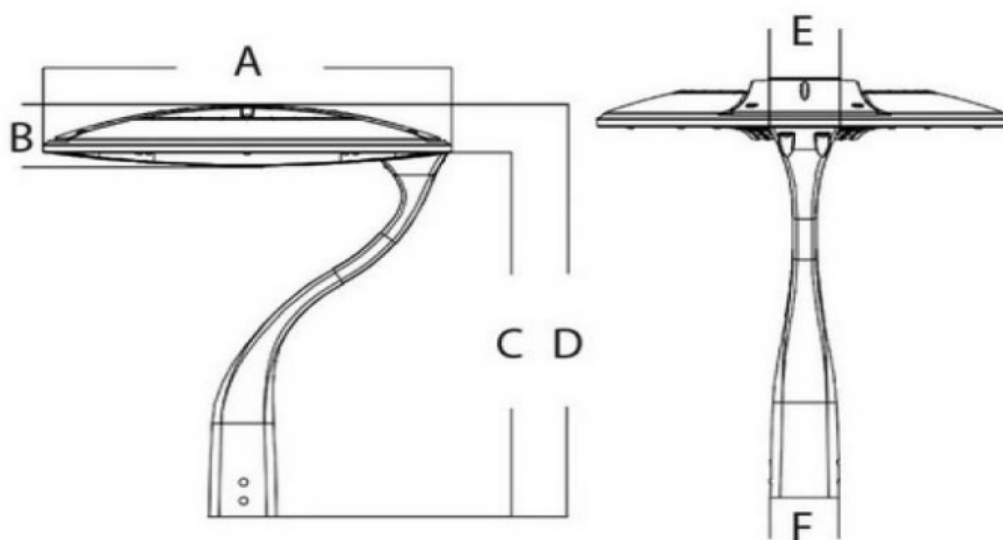

Item Code: SE

Part #: EHF-POST-SE-MOUNT

Receives on 2-3/8" tenon

Center Pole Mounting

Item Code: CP

Part #: EHF-POST-CP-MOUNT

Receives on 2-3/8" tenon

Wireless Controls

Part #: EHW-SY-PHOTO-CONTROL-277

SEE EXTERIOR CONTROLS ORDERING GUIDE FOR MORE INFO

Wireless Controls

Part #: EHW-SY-PHOTO-CONTROL-480

SEE EXTERIOR CONTROLS ORDERING GUIDE FOR MORE INFO

Specifications

- Input Voltage: 120-277VAC | 277-480VAC
- Wattage: 75W | 120W
- Efficacy: 122lm/W (at 75W) | 115lm/W (at 120W)
- CCT: 3000K | 5700K
- CRI > 70
- Power Factor > 0.98
- Total Harmonic Distortion: < 20%
- Distribution: Type IV | Type V (Standard)
- Operating Ambient Temperature: -40°F to 122°F
- Lifespan: > 52,000 hours
- Fixture Material: Die-cast aluminum housing
- Lensing: Polycarbonate
- LED: Lumileds 3030
- Dimmable: 1-10V
- IP Rating: IP66 Rated
- Beam Angle: Type IV (83° x 142°) | Type V (143° x 146°)
- EPA: 0.6
- Mounting: 2-3/8" tenon

Product Dimensions

| A | B | C | D | E | F |
|--------|-------|--------|--------|-------|-------|
| 18.11" | 3.15" | 18.44" | 20.86" | 3.08" | 2.99" |

Photometrics Data

| Luminaire Data | |
|---------------------|-----------------------------|
| Part Number | EHF-POST-4-7530K-277-PC |
| Description | Type IV distribution, 3000K |
| Fixture Lumens (lm) | 9150lm |
| Wattage (W) | 75W |
| Efficacy (lm/w) | 122 lm/w |