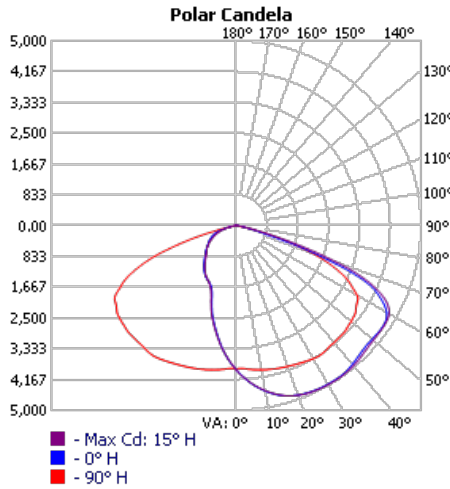

Photometrics Data

Luminaire Data	
Part Number	EHF-POST-4-12057K-277-PC
Description	Type IV distribution, 5700K
Fixture Lumens (lm)	13800lm
Wattage (W)	120W
Efficacy (lm/w)	115 lm/w

Zone	Lumens	%Fixture
0-40	5313.4	37%
0-60	10625.4	74%
0-90	14358.5	100%
90-180	0.1	0%
0-180	14358.7	100.0%

Luminaire Data	
Part Number	EHF-POST-5-12057K-277-PC
Description	Type V distribution, 5700K
Fixture Lumens (lm)	13800lm
Wattage (W)	120W
Efficacy (lm/w)	115 lm/w