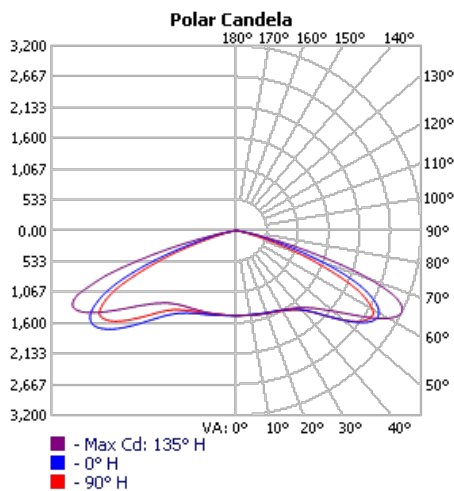

Product Dimensions

| A | B | C | D | E | F |
|--------|-------|--------|--------|-------|-------|
| 18.11" | 3.15" | 18.44" | 20.86" | 3.08" | 2.99" |

Photometrics Data

| Luminaire Data | |
|---------------------|-----------------------------|
| Part Number | EHF-POST-4-7530K-277-PC |
| Description | Type IV distribution, 3000K |
| Fixture Lumens (lm) | 9150lm |
| Wattage (W) | 75W |
| Efficacy (lm/w) | 122 lm/w |

| Zone | Lumens | %Fixture |
|--------|--------|----------|
| 0-40 | 3404.7 | 37.5% |
| 0-60 | 6778.2 | 74.6% |
| 0-90 | 9084.4 | 100% |
| 90-180 | 0 | 0% |
| 0-180 | 9084.4 | 100.0% |

| Luminaire Data | |
|---------------------|----------------------------|
| Part Number | EHF-POST-5-7530K-277-PC |
| Description | Type V distribution, 3000K |
| Fixture Lumens (lm) | 9150lm |
| Wattage (W) | 75W |
| Efficacy (lm/w) | 122 lm/w |

| Zone | Lumens | %Fixture |
|--------|--------|----------|
| 0-40 | 2216.4 | 24% |
| 0-60 | 6080.8 | 65.8% |
| 0-90 | 9237.1 | 100% |
| 90-180 | 0 | 0% |
| 0-180 | 9237.1 | 100.0% |

Photometrics Data

| Luminaire Data | |
|---------------------|-----------------------------|
| Part Number | EHF-POST-4-7557K-277-PC |
| Description | Type IV distribution, 5700K |
| Fixture Lumens (lm) | 9150lm |
| Wattage (W) | 75W |
| Efficacy (lm/w) | 122 lm/w |

| Zone | Lumens | %Fixture |
|--------|---------|----------|
| 0-40 | 3614.8 | 36.8% |
| 0-60 | 7.248.1 | 73.8% |
| 0-90 | 9817.2 | 100% |
| 90-180 | 0.1 | 0% |
| 0-180 | 9817.3 | 100.0% |

| Luminaire Data | |
|---------------------|----------------------------|
| Part Number | EHF-POST-5-7557K-277-PC |
| Description | Type V distribution, 5000K |
| Fixture Lumens (lm) | 9150lm |
| Wattage (W) | 75W |
| Efficacy (lm/w) | 115 lm/w |