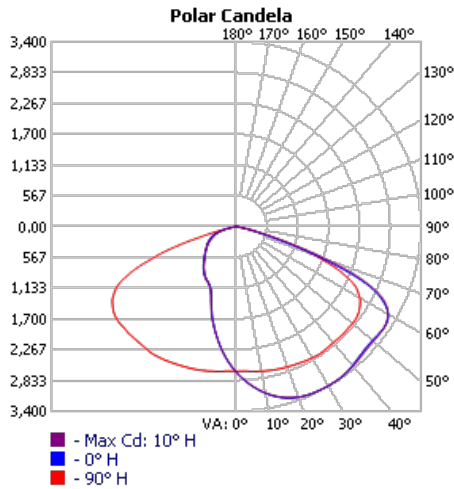

Product Dimensions

| A | B | C | D | E | F |
|--------|-------|--------|--------|-------|-------|
| 18.11" | 3.15" | 18.44" | 20.86" | 3.08" | 2.99" |

Photometrics Data

| Luminaire Data | |
|---------------------|-----------------------------|
| Part Number | EHF-POST-4-7530K-277-PC |
| Description | Type IV distribution, 3000K |
| Fixture Lumens (lm) | 9150lm |
| Wattage (W) | 75W |
| Efficacy (lm/w) | 122 lm/w |

| Zone | Lumens | %Fixture |
|--------|--------|----------|
| 0-40 | 3404.7 | 37.5% |
| 0-60 | 6778.2 | 74.6% |
| 0-90 | 9084.4 | 100% |
| 90-180 | 0 | 0% |
| 0-180 | 9084.4 | 100.0% |

| Luminaire Data | |
|---------------------|----------------------------|
| Part Number | EHF-POST-5-7530K-277-PC |
| Description | Type V distribution, 3000K |
| Fixture Lumens (lm) | 9150lm |
| Wattage (W) | 75W |
| Efficacy (lm/w) | 122 lm/w |

| Zone | Lumens | %Fixture |
|--------|--------|----------|
| 0-40 | 2216.4 | 24% |
| 0-60 | 6080.8 | 65.8% |
| 0-90 | 9237.1 | 100% |
| 90-180 | 0 | 0% |
| 0-180 | 9237.1 | 100.0% |

Photometrics Data

| Luminaire Data | |
|---------------------|-----------------------------|
| Part Number | EHF-POST-4-7557K-277-PC |
| Description | Type IV distribution, 5700K |
| Fixture Lumens (lm) | 9150lm |
| Wattage (W) | 75W |
| Efficacy (lm/w) | 122 lm/w |

| Zone | Lumens | %Fixture |
|--------|---------|----------|
| 0-40 | 3614.8 | 36.8% |
| 0-60 | 7.248.1 | 73.8% |
| 0-90 | 9817.2 | 100% |
| 90-180 | 0.1 | 0% |
| 0-180 | 9817.3 | 100.0% |

| Luminaire Data | |
|---------------------|----------------------------|
| Part Number | EHF-POST-5-7557K-277-PC |
| Description | Type V distribution, 5000K |
| Fixture Lumens (lm) | 9150lm |
| Wattage (W) | 75W |
| Efficacy (lm/w) | 115 lm/w |