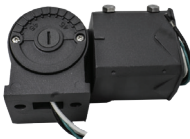

EHA-ADAPT-4ROUND-TENON

EHA-ADAPT-5ROUND-TENON

EHA-ADAPT-4/5WALLBRACKET

EHA-SL-SF

EHA-ADAPT-90DEG-WallMount

EHA-ADAPT-PTSF

EHA-ADAPT-SAA

EHA-ADAPT-ROUND-POLE-SIDE-TENON

EHA-ADAPT-SQ-POLE-SIDE-TENON

## Description

EHA-ADAPT-SAA-DOUBLE-TENON-LS	Slipfit adjustable adapter- 2 sided tenon - gray color
EHA-ADAPT-SINGLE-HOR-TENON	Single 90° horizontal tenon - recieves on 2 3/8" vertical tenon
EHA-ADAPT-TWIN90-HOR-TENON	Double 90° horizontal tenons - recieves on 2 3/8" vertical tenon
EHA-ADAPT-TWIN180-HOR-TENON	Twin 180° horizontal tenons - recieves on 2 3/8" vertical tenon
EHA-ADAPT-TRIPLE-90-HOR-TENON	Triple 90° horizontal tenons - recieves on 2 3/8" vertical tenon
EHA-ADAPT-TRIPLE-120-HOR-TENON	Triple 120° horizontal tenons - recieves on 2 3/8" vertical tenon
EHA-ADAPT-QUAD90-HOR-TENON	Quad 90° horizontal tenons - recieves on 2 3/8" vertical tenon
EHA-ADAPT-4ROUND-TENON	Vertical tenon adapter - recieves on 4" round pole
EHA-ADAPT-5ROUND-TENON	Vertical tenon adapter - recieves on 5" round pole
EHA-ADAPT-4SQ-TENON	Vertical tenon adapter - recieves on 4" square pole
EHA-ADAPT-5SQ-TENON	Vertical tenon adapter - recieves on 5" square pole
EHA-ADAPT-ROUND-POLE-SIDE-TENON	Side tenon for round poles, fits 3-5" poles
EHA-ADAPT-SQ-POLE-SIDE-TENON	Side tenon for square poles, fits 4-5" poles
EHA-ADAPT-90DEG-WallMount	90° wall mount tenon adapter
EHA-ADAPT-PTSF	Square post top adapter for up to 4 fixtures - recieves on 2 3/8" vertical tenon
EHA-ADAPT-SAA	Slipfit adjustable adapter
EHA-ADAPT-4/5WALLBRACKET	Wall mount tenon adapter
EHA-ADAPT-TWIN-VER-4SQ-POLE	Twin vertical tenon straight adapter for 4" square pole
EHA-ADAPT-TWIN-VER-5SQ-POLE	Twin vertical tenon straight adapter for 5" square pole
EHA-ADAPT-FLEM6	6" extruded pole mounting arm (Shoebox 6" extension arm)
EHA-ADAPT-ADAPT-4SQ-POLE-CAP	4" square pole cap
EHA-ADAPT-5SQ-POLE-CAP	5" square pole cap
EHA-ADAPT-SL-SF	Slipfit adjustable adapter- 2 sided tenon - gray color