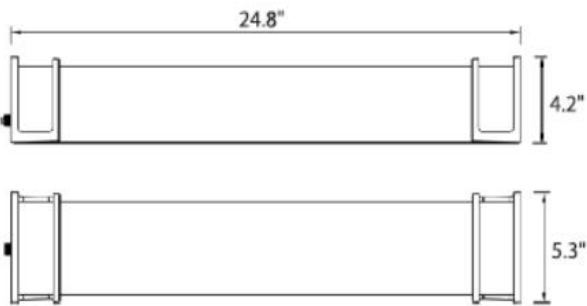

Applications

- -Wall Sconces
- -Restaurants
- -Hallways

- -Offices
- -Restrooms
- -Lobbies