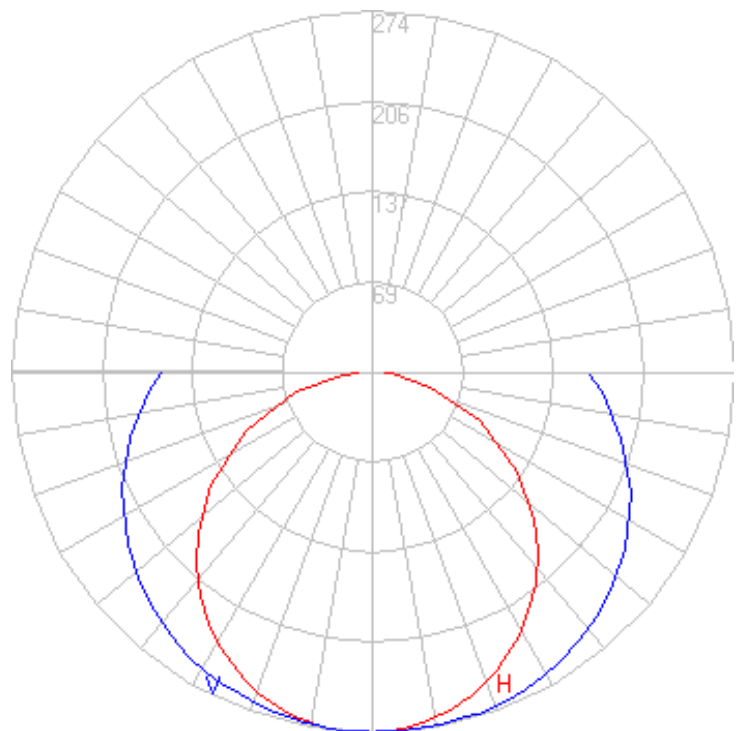

Applications

- -Wall Sconces
- -Restaurants
- -Hallways

- -Offices
- -Restrooms
- -Lobbies