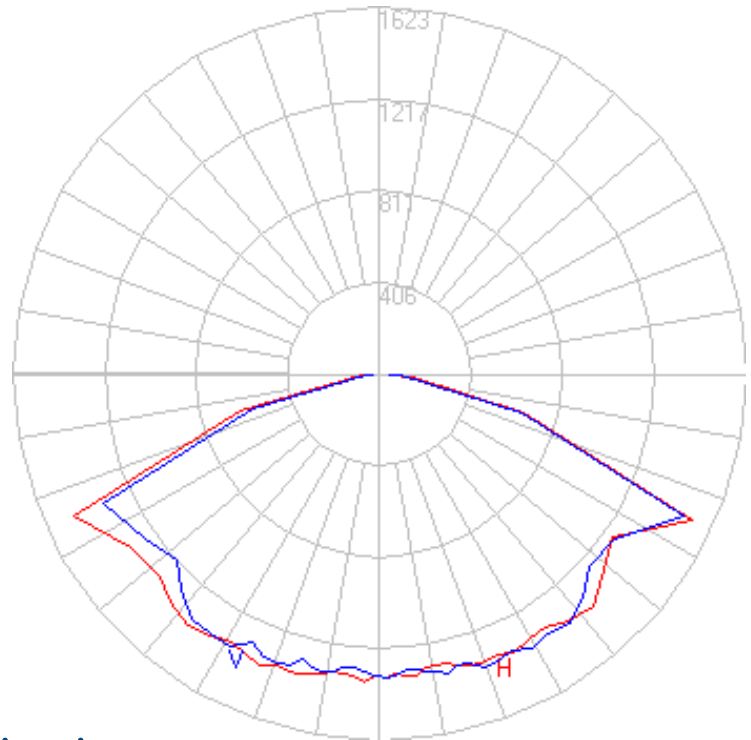

LED Yard Light Fixture

Energy Harness® LED Yard lights, also known as barn lights or security lights, are great replacements for traditional security lighting. They provide clean, bright light exactly where needed, do not require the use of ballasts, and are fitted with a twist-lock photocell for dusk-to-dawn applications. These lights can be mounted directly onto existing bull horns or wall mount brackets. With an easy installation and a dusk-to-dawn photocell, these lights are perfect for upgrading existing security lighting!

Applications

- Barns
- Doorways
- Parks

- Walkways
- Docks
- More!

Specifications

- Photocell included
- Aluminum finned housing
- Photocell rating: 120-277VAC
- 120° beam angle

Accessories

Photocell

LED Yard Light	55W
EHC Part Number	EHF-YARD-5550K-277
Replacement	100-175W
Wattage	55W
Lumens	7150lm
Efficacy	130lm/w
Size (L" x W" x H")	13" x 8" x 7.5"
Color (CCT)	5000K
Voltage (AC)	100-277VAC
Fixture Color	Grey