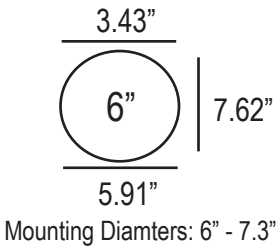

Trim Dimensions

Round Trims