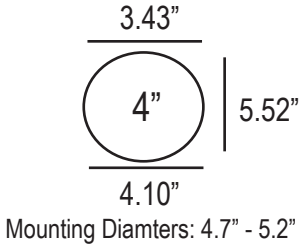

Trim Dimensions

Round Trims