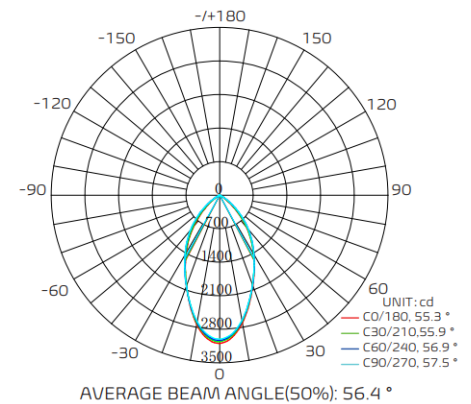

## Photometrics

Model  
15W 4000K

Model  
20W 4000K

Model  
40W 3000K