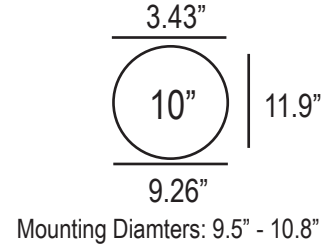

Trim Dimensions

Round Trims