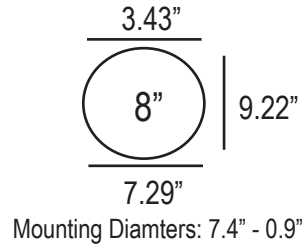

Trim Dimensions

Round Trims