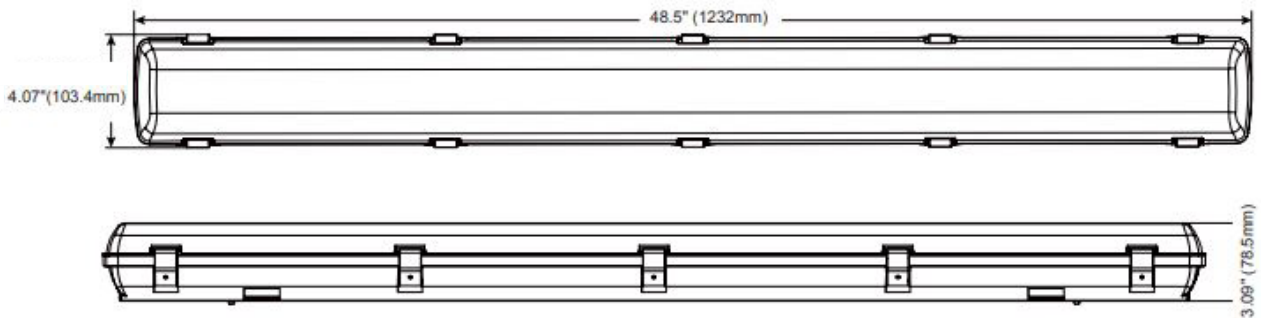

Energy Harness® LED Vapor Tight Fixture is perfect for your wet location needs. Providing great light at a low energy cost, the vapor tight is ready for all outdoor environments. The Vapor Tight Fixture is durable and quick to install in multiple applications, including both indoor and outdoor.

Applications

- Parking Garages
- Car Washes
- Cold Storage
- Garden Centers
- Hallways
- Stairwells