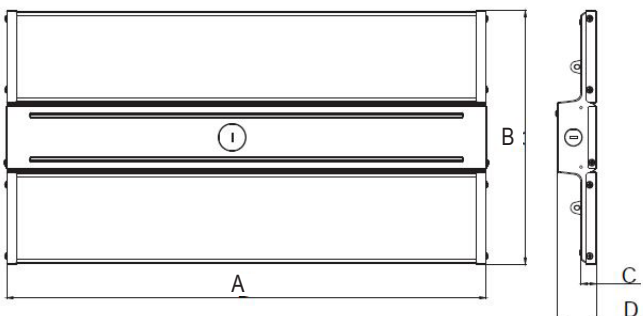

Surge Protection: inline device (field Installed) | EHA-SURGE

Surface Mounting: 2 pcs surface brackets

Wireless Controls: EHW product line

Dimensions

Wattage	A	B	C	D
110W	23.83"	9.60"	0.79"	1.97"
165W	23.83"	12.60"	0.79"	1.97"
225W	45.90"	12.60"	0.79"	1.97"