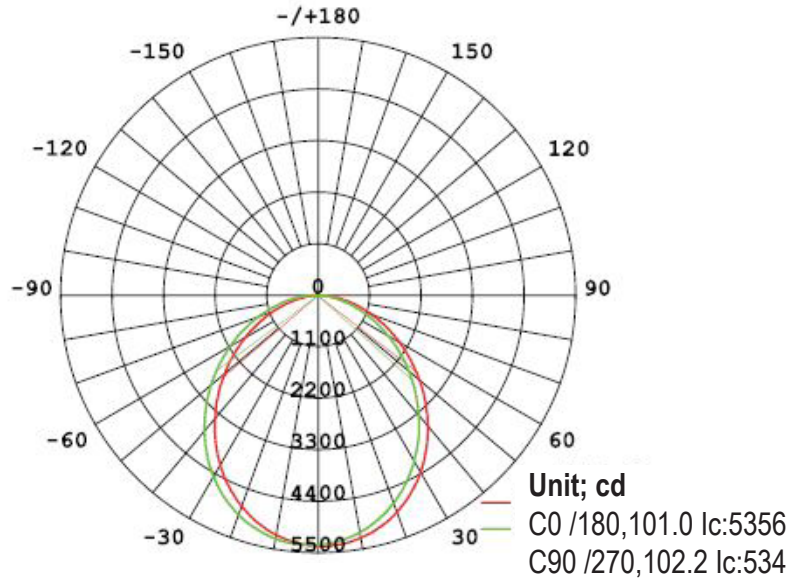

Surge Protection: inline device (field Installed) | EHA-SURGE

Surface Mounting: 2 pcs surface brackets

Wireless Controls: EHW product line

Dimensions

Wattage	A	B	C	D
110W	23.83"	9.60"	0.79"	1.97"
165W	23.83"	12.60"	0.79"	1.97"
225W	45.90"	12.60"	0.79"	1.97"

Photometrics

Lumen Packages

EHF-HB-LIN-11050K-347		EHF-HB-LIN-16550K-347		EHF-HB-LIN-22550K-347	
Wattage	Lumens	Wattage	Lumens	Wattage	Lumens
110	14850	165	21450	225	27395

Ordering Guide

Example Model Number: EHF-HB-LIN1-11050K-347