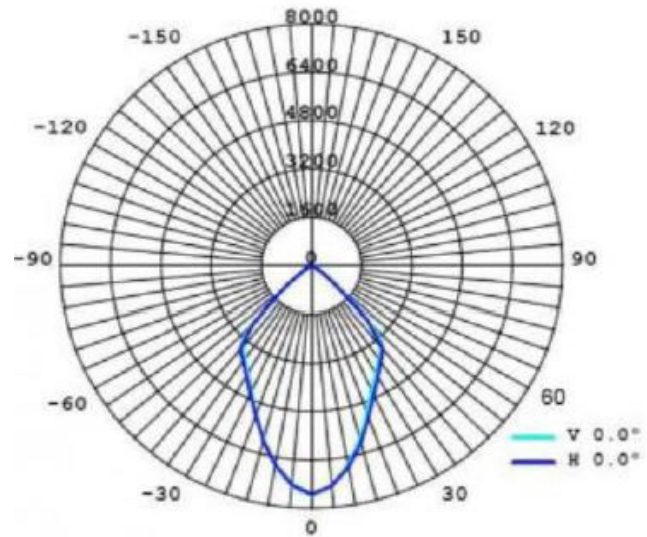

Energy Harness® LED Canopy fixtures are designed to replace traditional canopy lighting. These fixtures are great replacements for 100-400W metal halide and high pressure sodium bulbs. They are great for retail stores, shopping plazas, gas stations, entryways, covered ceiling walkways, perimeter lighting, and much more!

Applications

- -Gas stations
- -Retail stores
- -Entryways

- -Perimeter lighting
- -Walkways
- -More!