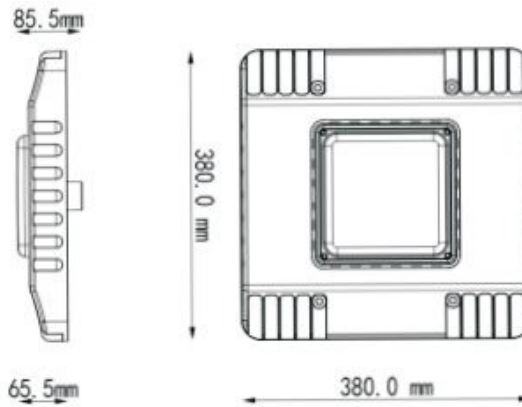

## Specifications

- Pendant / surface mounting
- Working temp: -40° - 113°F
- IP 65 Rated
- White finish
- Die-cast aluminum alloy housing
- 5 year warranty

## Dimensions

LED Canopy Fixtures		150W
EHC Part Number	EHF-CANOPY-15057K-277	
Replacement	250-500W	
Wattage	150W	
Lumens	19500 lm	
Efficacy	130lm/w	
Size (L" x W")	15" X 15"	
Color (CCT)	5700K	
Voltage (AC)	100-277V	