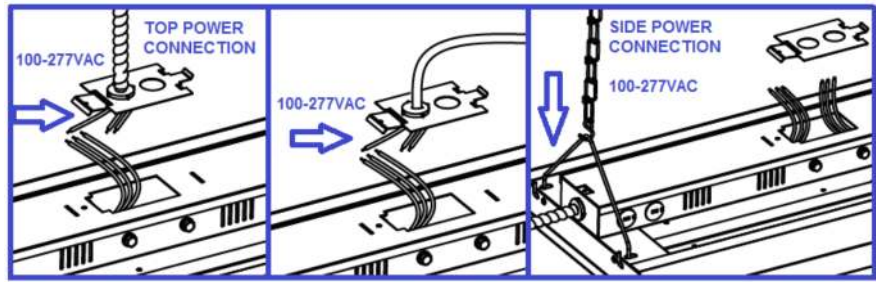

Installation:

LED LINEAR HIGH BAY	165W	220W
EHC Part Number	EHF-HB-LIN-16550K-277	EHF-HB-LIN-22050K-277
Replacement	400-600W	600-800W
Wattage	165W	220W
Lumens	21500lm (5000K)	28600lm (5000K)
Efficacy	130	130
Size (L" X W" X H")	24" X 17.3 X 3.5"	46" X 12.5 X 3.5"
Color (CCT)	5000K	5000K
Voltage (AC)	100-277VAC or 348-480VAC upon request	100-277VAC or 348-480VAC upon request
DLC Number	Pending	Pending

Energy Harness Corporation

"Reducing the cost of your energy"

71 Mid Cape Terrace
Cape Coral, Florida 33991
1-239-790-3300 (US sales)

sales@energyharness.com
www.energyharness.com

5225 Exploration Drive
Indianapolis, Indiana 46241
1-317-999-5561 (Midwest sales)